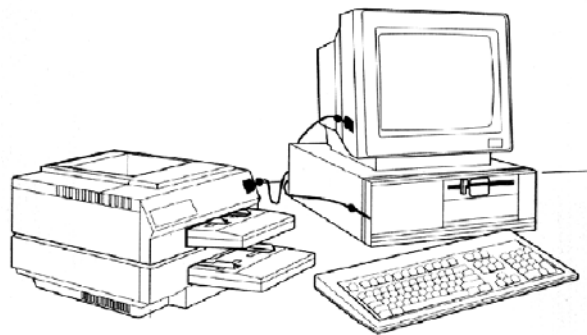

PC PROTECTOR

PCI Alarm Card

'STAND-ALONE'
alarm system for the
single computer

PC Pro ii - \$95.96 *Minimum Order Quantity - 100 Units

Advantages:

- Uses a PCI card that fits into any available PCI slot in your PC
- Connects the alarm to your monitor and printer via a cable and special security tabs.
- If anyone disconnects the cables, or takes apart your PC, or if the power is off and someone attempts to lift your computer with out entering its special security key, a deafening 110 decibel alarm will sound.
- The alarm has a vibration sensor fitted, that will detect sharp movement of the CPU which will automatically arm when the computer is switched off and disarm when the computer is switched on.

Features:

- Prevents unauthorized removal or tampering of computer, monitor, and printer
- Protects up to 3 pieces of equipment at one time
- Provides 24 hour security, even when the computer is switched off
- Prevents RAM Chip Theft
- Uses a unique Electronic key system so multiple units can use the same key
- No drilling, bolting, or permanent gluing is necessary
- No software required
- Easy to install