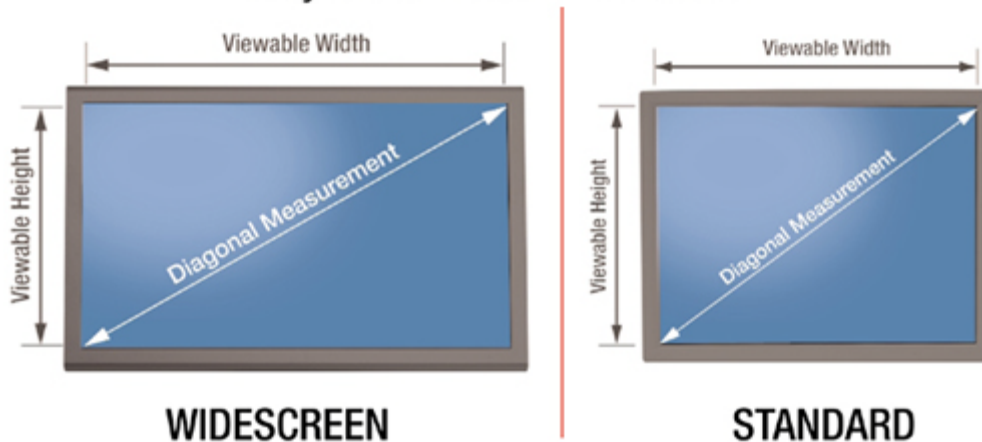

How to Measure Your Screen

It is critical that you measure your monitor screen correctly to ensure proper fit of your computer filter.

Be sure to measure only the viewable screen area.

Order the Correct 3M™ Privacy Filter

Choose from widescreen or standard size to assure the correct fit for your notebook or LCD monitor.

For frameless filters, the size must be exactly what you measure. For framed filters, choose the size that is nearest to your actual screen measurement or slightly larger.

3M™ Notebook/LCD Privacy Filters	Filter Viewing Area Height x Width	Filter Viewing Area Diagonal	Fits Monitor Size
PF8.9W	4-7/16" x 7-11/16"	8-7/8"	8.9" Widescreen
PF10.1W	5-1/16" x 8-3/4"	10-1/16"	10.1" Widescreen
PF12.1	7-3/8" x 9-3/4"	12-1/16"	12.1"
PF12.1W	6-1/2" x 10-3/8"	12/1/16"	12.1" Widescreen
PF13.3	8.0" x 10-5/8"	13-1/4"	13.3"
PF13.3W	7-15/16" x 10-5/8"	13-5/16"	13.3" Widescreen
PF14.0W	6-7/8" x 12-3/16"	14"	14.0" Widescreen
PF14.1	8-1/2" x 11-1/4"	14-1/16"	14.1"
PF14.1W	7-1/2" x 12"	14-1/16"	14.1" Widescreen
PF15.0	9" x 12"	15"	15.0"
PF15.4W	8-3/16" x 13-1/16"	15-3/8"	15.4" Widescreen
PF15.6W	7-5/8" x 13-9/16"	15-9/16"	15.6" Widescreen
PF17.0	10-5/8" x 13-3/8"	17"	17.0"
PF17.0W	9-1/16" x 14-1/2"	17"	17.0" Widescreen
PF17.3W	8-1/2" x 15-1/16"	17-3/16"	17.3" Widescreen
PF18.1	11-3/8" x 14-1/8"	18-1/16"	18.1"

Glass Framed Filter Sizes (Desktop LCD & CRT Monitors)	Filter Viewing Area Height X Width	Filter Viewing Area Diagonal	Fits Monitor Size
Large (L) (PF400L/LB, EF200L/LB, AF100L, EX10L)(Flat)	9-3/4" x 12-3/4"	16"	14"-16" CRT and 15" LCD
X-Large (XL, XLB)(flat)	11-1/2" x 14-1/8"	18-1/4"	16"-19" CRT and 17"-18" LCD
XX-Large (XXL,XXLB)(flat)	13 x 16	20-5/8"	19"-21" CRT and 19"-20" LCD