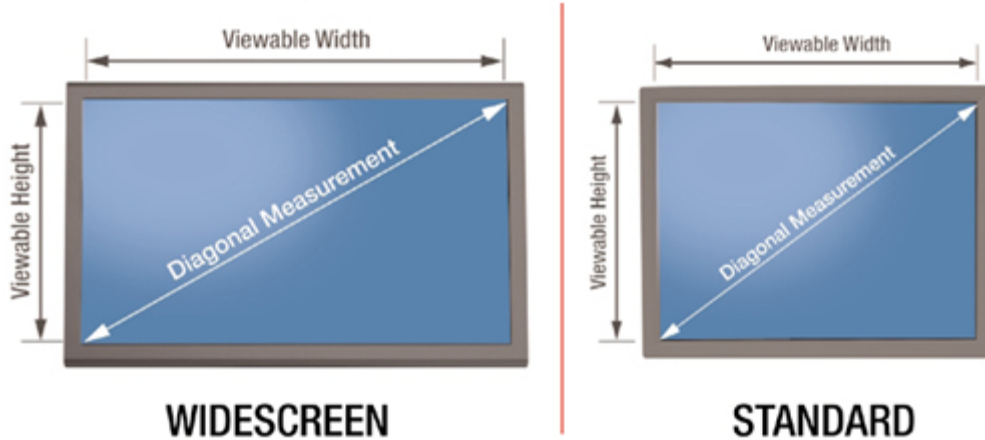

It is critical that you measure your monitor screen correctly to ensure proper fit of your computer filter.

Be sure to measure only the viewable screen area.

Order the Correct 3M™ Privacy Filter

Choose from widescreen or standard size to assure the correct fit for your notebook or LCD monitor.

For frameless filters, the size must be exactly what you measure. For framed filters, choose the size that is nearest to your actual screen measurement or slightly larger.

3M™ Notebook/LCD Privacy Filters	Filter Viewing Area Height x Width	Filter Viewing Area Diagonal	Fits Monitor Size
PF12.1	7 3/8" x 9 3/4"	12 1/16"	12.1"
PF12.1W	6 1/2" x 10 3/8"	12 1/16"	12.1" Widescreen
PF13.3	8.0" x 10 5/8"	13 1/4"	13.3"
PF13.3W	7 1/16" x 11 1/4"	13 5/16"	13.3" Widescreen
PF14.1	8 1/2" x 11 1/4"	14 1/16"	14.1"
PF14.1W	7 1/2" x 12"	14 1/16"	14.1" Widescreen
PF15.0	9" x 12"	15"	15.0"
PF15.4W	8 3/16" x 13 1/16"	15 3/8"	15.4" Widescreen
PF17.0	10 5/8" x 13 3/8"	17"	17.0"

Glass Framed Filter Sizes (Desktop LCD & CRT Monitors)	Filter Viewing Area Height x Width	Filter Viewing Area Diagonal	Fits Monitor Size
Large (L) (PF400L/LB, EF200L/LB, EX10L)(Flat)	9 3/4" x 12 3/4"	16"	14"-16" CRT and 15" LCD
X-Large (XL, XLB)(flat)	11 1/2" x 14 1/8"	18 1/4"	16"-19" CRT and 17"-18" LCD
XX-Large (XXL,XXLB)(flat)	13 x 16	20 5/8"	19"-21" CRT and 19"-20" LCD