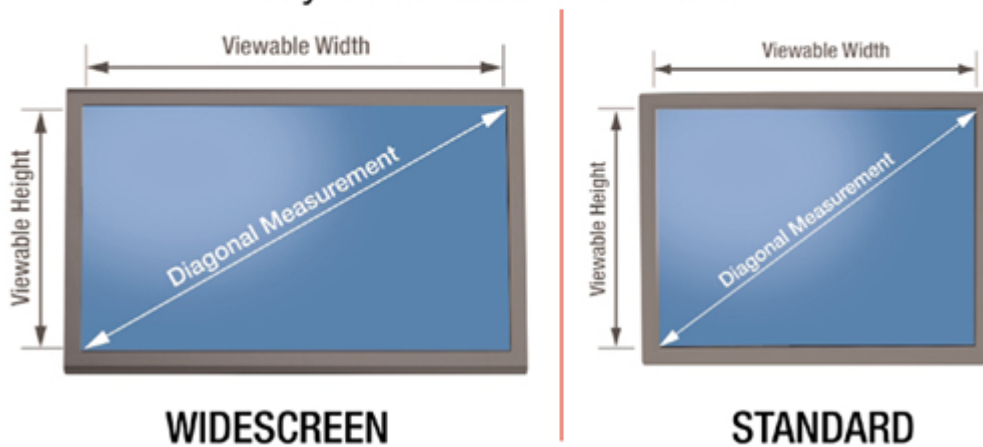

It is critical that you measure your monitor screen correctly to ensure proper fit of your computer filter. **Be sure to measure only the viewable screen area.**

Order the Correct 3M™ Privacy Filter

Choose from widescreen or standard size to assure the correct fit for your notebook or LCD monitor.

For frameless filters, the size must be exactly what you measure. For framed filters, choose the size that is nearest to your actual screen measurement or slightly larger.

Frameless Privacy Filters for Netbooks/Laptops	Viewable Area Height x Width	Viewable Diagonal	Fits Monitor Size	Aspect Ratio
PF8.9W	4 7/16" x 7 5/8"	8 7/8"	8.9" widescreen	16:9
PF10.1W	5 1/16" x 8 11/16"	10 1/16"	10.1" widescreen	16:9
PF11.6W9	5 11/16" x 10 1/8"	11 1/2"	11.6" widescreen	16:9
PF12.1	7 3/8" x 9 3/4"	12 1/16"	12.1"	4:3
PF12.1W	6 1/2" x 10 3/8"	12 1/16"	12.1 widescreen	16:10
PF13.3	8" x 10 5/8"	13 1/4"	13.3"	4:3
PF13.3W	7 1/16" x 11 1/4"	13 1/4"	13.3" widescreen	16:10
PF13.3W9	6 1/2" x 11 1/2"	13 1/4"	13.3 widescreen	16:9
PF14.0W	6 13/16" x 12 3/16"	14"	14.0" widescreen	16:9
PF14.1	8 1/2" x 11 1/4"	14 1/16"	14.1"	4:3
PF14.1W	7 1/2" x 12"	14 1/16"	14.1" widescreen	16:10

Glass Framed Filter Sizes (Desktop LCD & CRT Monitors)	Filter Viewing Area Height x Width	Filter Viewing Area Diagonal	Fits Monitor Size
PF400L/LB - (Large) (Flat)	9-3/4" x 12-3/4"	16"	14"-16" CRT and 15" LCD
PF400XL/XLB - (X-Large)(Flat)	11-1/2" x 14-1/8"	18-1/4"	16"-19" CRT and 17"-18" LCD
PF400XL/XLB - (XX-Large)(Flat)	13 x 16	20-5/8"	19"-21" CRT and 19"-20" LCD